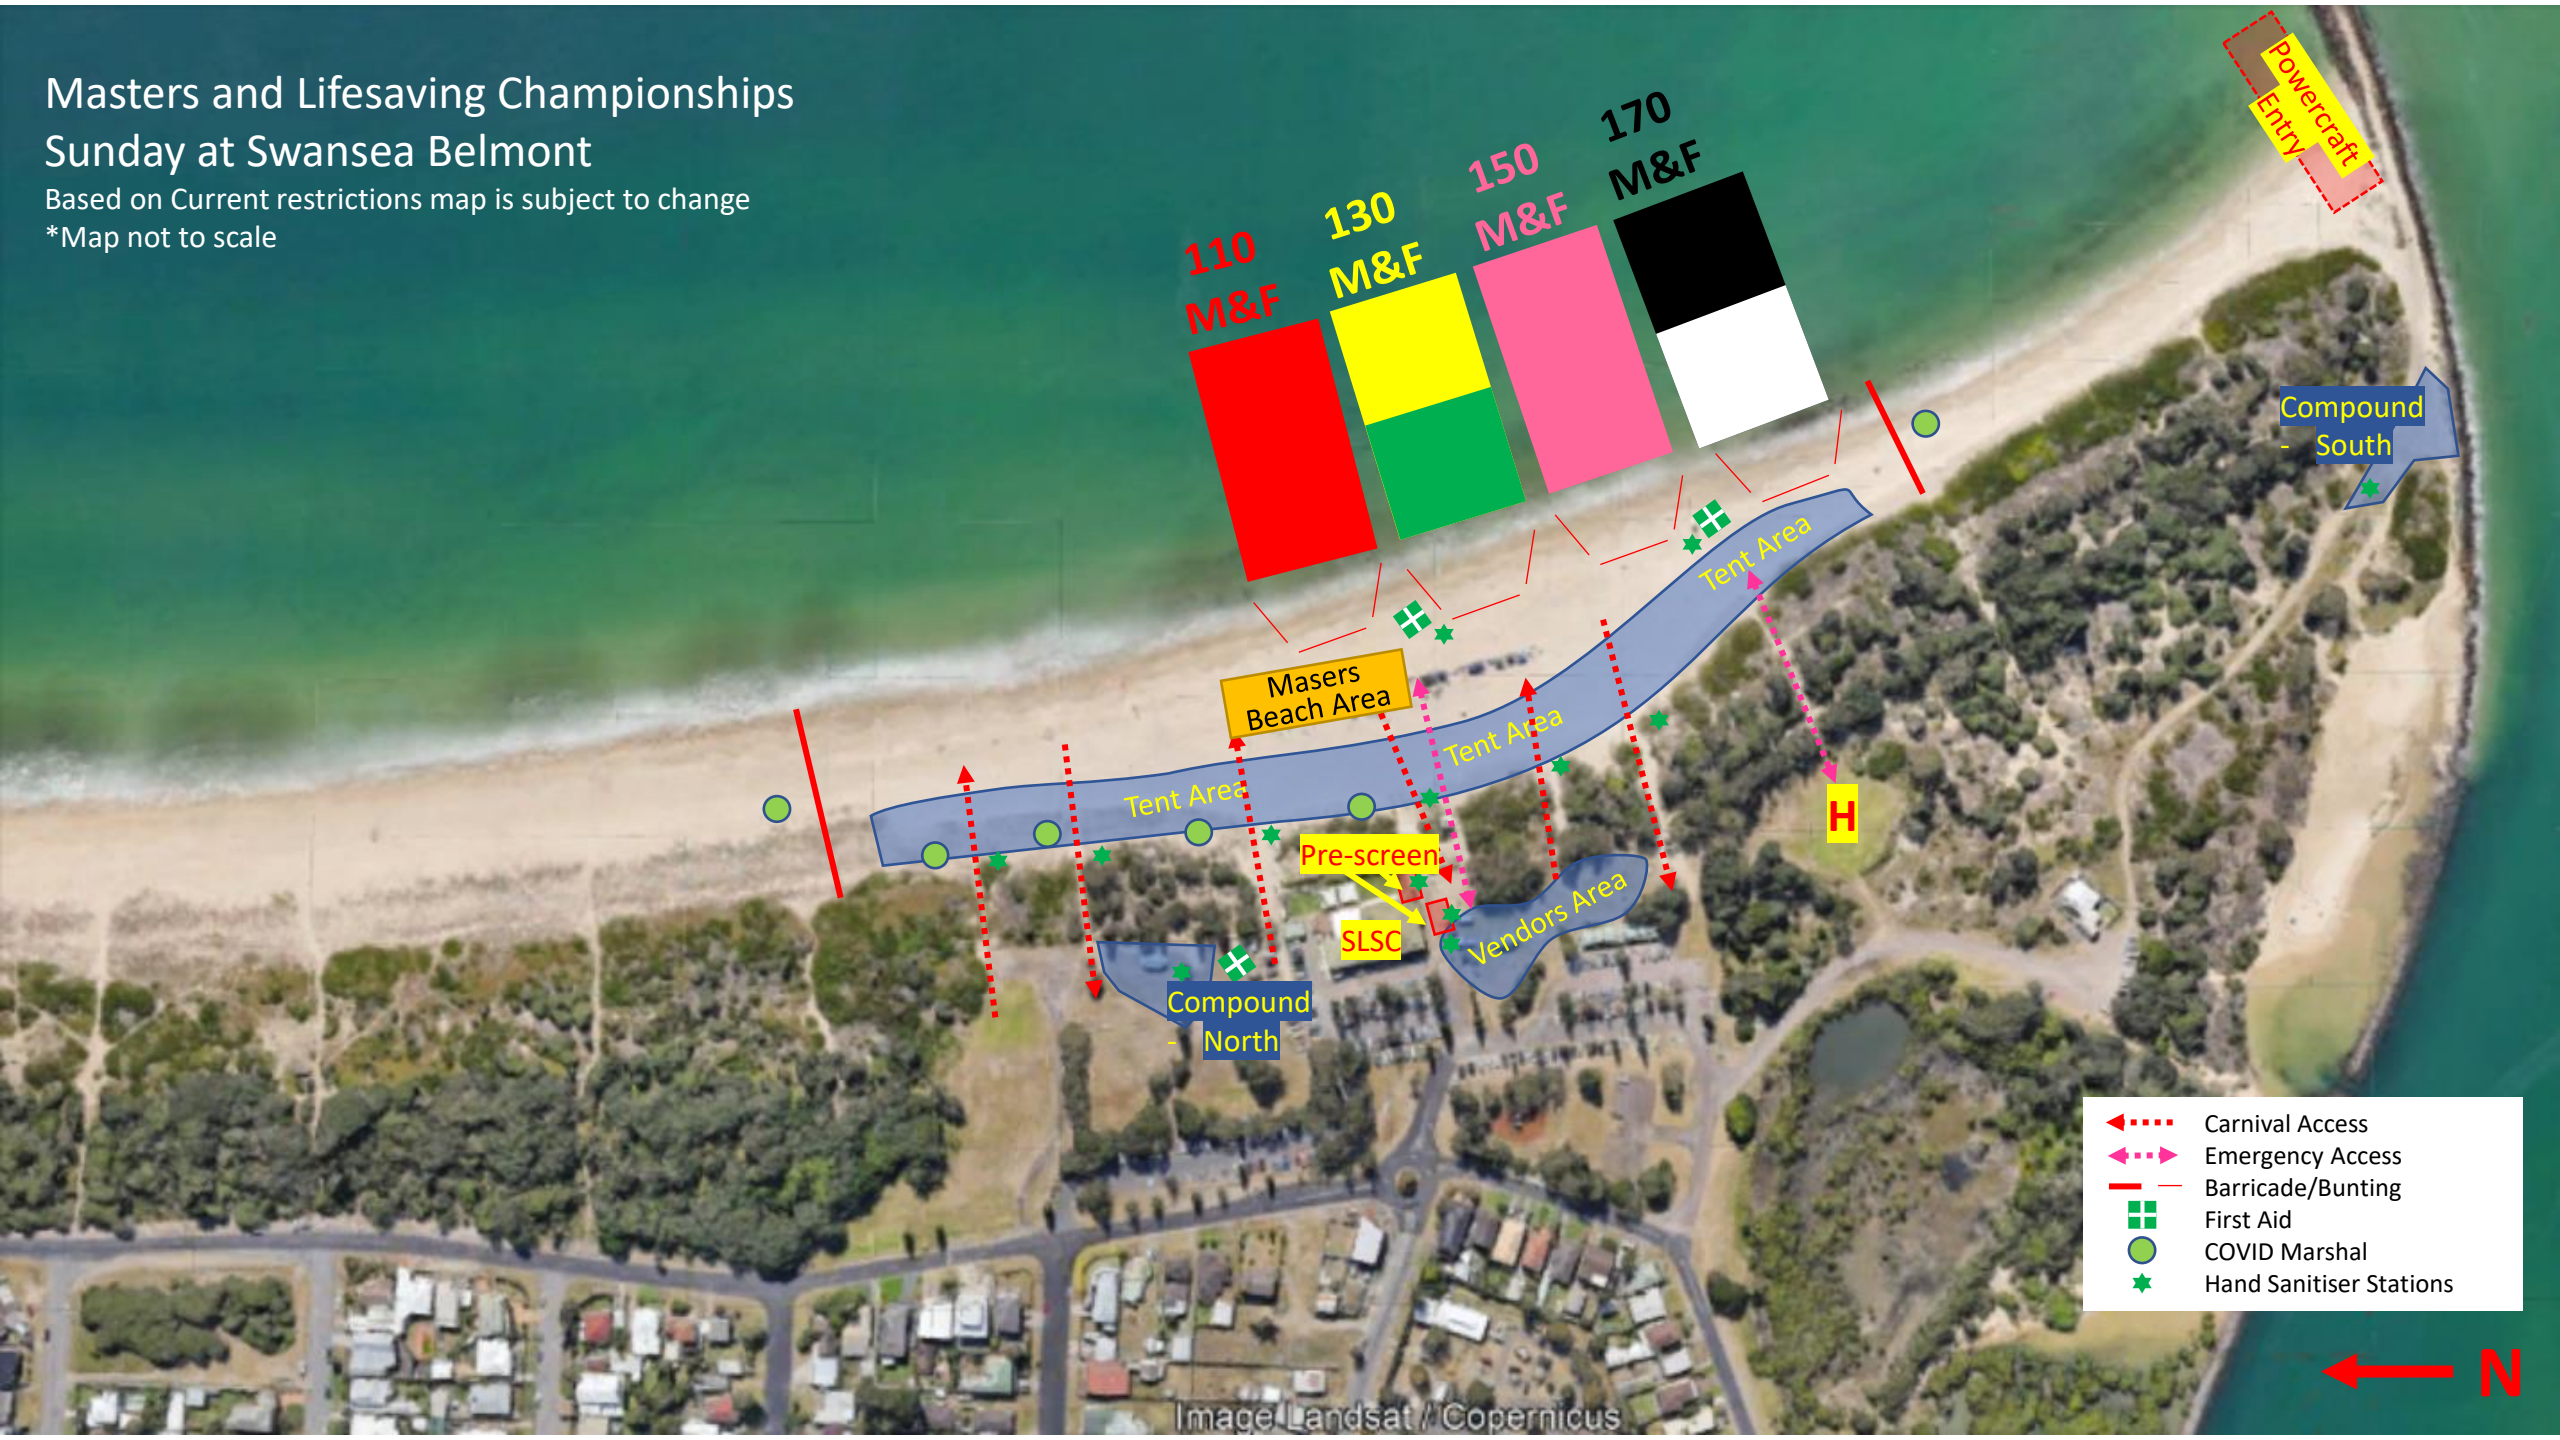

Masters and Lifesaving Championships Saturday at Swansea Belmont

Based on Current restrictions map is subject to change

*Map not to scale

- Red dashed arrow: Carnival Access
- Pink dashed arrow: Emergency Access
- Red solid line: Barricade/Bunting
- Green cross: First Aid
- Green circle: COVID Marshal
- Green star: Hand Sanitiser Stations

Masters and Lifesaving Championships Sunday at Swansea Belmont

Based on Current restrictions map is subject to change

*Map not to scale

- ← - - - - Carnival Access
- ← - - - - Emergency Access
- — — — Barricade/Bunting
- ⊕ First Aid
- COVID Marshal
- ★ Hand Sanitiser Stations